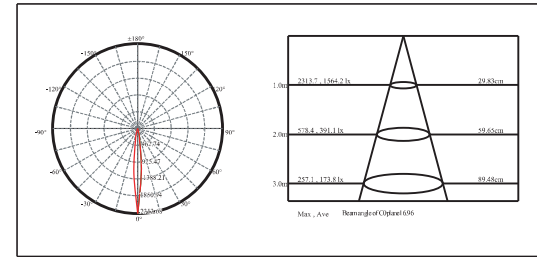

Optical Specification 配光曲线

Optical Accessories 可选配件

Mounting sleeve 预埋件

Unit: mm

IP68 junction box 防水接线盒

Optional finish 可选颜色