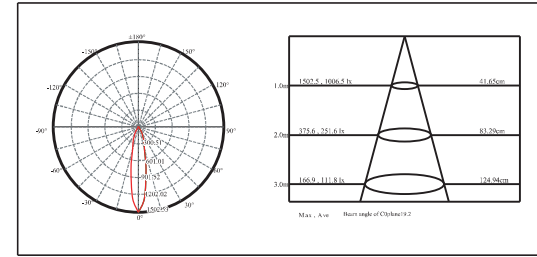

Optical Specification 配光曲线

Optical Accessories 可选配件

Mounting sleeve 预埋件

Unit: mm

IP68 junction box 防水接线盒

Optional finish 可选颜色