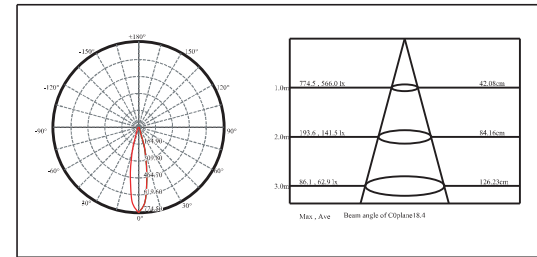

RECESSED LIGHT 埋地灯

Unit: mm

Item number 产品型号	Watts 功率	Input Volt 输入电压	CCT 色温	LED Lumens 光通量	Beam Angle 光束角	Cut out 开孔尺寸	Recess 安装深度
BE-WUL0312A	2W	12/24V	3000K	200lm	21°	D40	65
BE-WUL0312B	2W	12/24V	3000K	200lm	21°	D40	65
BE-WUL0312C	2W	12/24V	3000K	200lm	21°	D40	65

Features 产品特点

Stainless Steel Walkover Up Light
For outdoor inground / recessed / path / decking

LED: 2W
Reduced Glare: Sunken light source
Beam Angle: 10° / 15° / 21° / 36° / 60°
Color Temperature: 2700K / 3000K / 4000K
Finish: Satin 316 Stainless Steel
IP rated: IP67
Cut out: D40 (for deck mounting)

12/24VDC input, built-in DC driver with 2M of power cable

3 year limited guarantee

不锈钢埋地灯
适用于户外：走道、庭院、花园区域

LED: 2W
光束角：10° / 15° / 21° / 36° / 60°
色温：2700K / 3000K / 4000K
颜色：不锈钢316
防护等级：IP67
开孔尺寸：D40 (嵌入安装)

输入电压：12 / 24VDC；内置DC-DC驱动·自带配线长度2米

3年有限整灯品质保证

Patent 专利 #: ZL 2015 2 0276208.6

Optical Specification 配光曲线

Optical Accessories 可选配件

Mounting sleeve 预埋件

IP68 junction box 防水接线盒

Optional finish 可选颜色