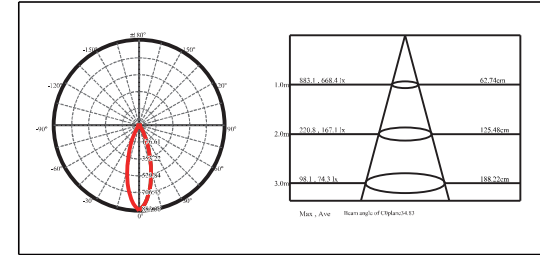

Optical Specification 配光曲线

Optical Accessories 可选配件

Mounting sleeve 预埋件

Anti-glare glass lens 光学配件

IP68 junction box 防水接线盒