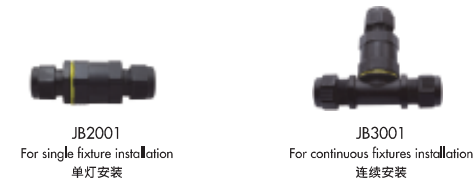

Optical Accessories 可选配件

Mounting sleeve 预埋件

Anti-glare glass lens 光学配件

IP68 junction box 防水接线盒

Optional finish 可选颜色

RECESSED LIGHT 埋地灯

BE-WUL0103A

BE-WUL0303B