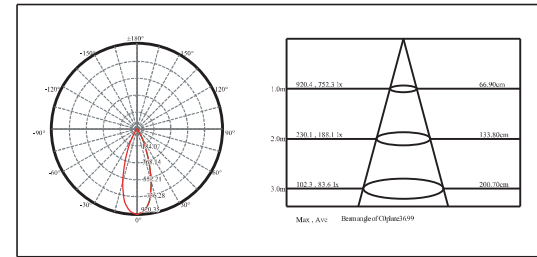

Optical Specification 配光曲线

Optical Accessories 可选配件

Mounting sleeve 预埋件

Unit: mm

IP68 junction box 防水接线盒

Optional finish 可选颜色