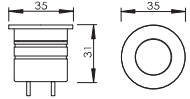

RECESSED LIGHT 埋地灯

BE-WUL0111A