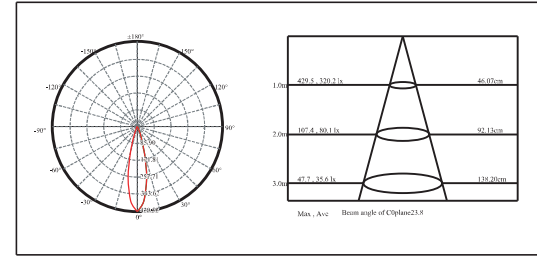

RECESSED LIGHT 埋地灯

Item number 产品型号	Watts 功率	Input Volt 输入电压	CCT 色温	LED Lumens 光通量	Beam Angle 光束角	Cut out 开孔尺寸	Recess 安装深度
BE-WUL0101A	1W	12/24V	3000K	120lm	21°	D40	60
BE-WUL0101B	1W	12/24V	3000K	120lm	21°	D40	60

Features 产品特点

Aluminium Walkover Up Light
For outdoor inground / recessed / path / decking

LED: 1W
Reduced Glare: Sunken light source
Beam Angle: 10° / 15° / 21° / 36° / 60°
Color Temperature: 2700K / 3000K / 4000K
Finish: Matt Silver Anodized
IP rated: IP67
Cut out: D40 (for deck mounting)

12/24VDC input, built-in DC driver with 2M of power cable

3 year limited guarantee

Patent 专利 #: ZL 2015 2 0276208.6

铝制埋地灯
适用于户外：走道、庭院、花园区域

LED: 1W
光束角：10° / 15° / 21° / 36° / 60°
色温：2700K / 3000K / 4000K
颜色：氧化雾银
防护等级：IP67
开孔尺寸：D40 (嵌入安装)

输入电压：12 / 24VDC；内置DC-DC驱动·自带配线长度2米

3年有限整灯品质保证

Optical Specification 配光曲线

Optical Accessories 可选配件

Mounting sleeve 预埋件

Anti-glare glass lens 光学配件

IP68 junction box 防水接线盒

Optional finish 可选颜色