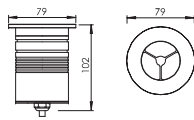

BE-WUL0712C

Unit: mm

Item number 产品型号	Watts 功率	Input Volt 输入电压	CCT 色温	LED Lumens 光通量	Beam Angle 光束角	Cut out 开孔尺寸	Recess 安装深度
BE-WUL0712A	7W	24V	3000K	750lm	38°	D65	110
BE-WUL0712B	7W	24V	3000K	750lm	38°	D65	110
BE-WUL0712C	7W	24V	3000K	750lm	38°	D65	110

Features 产品特点

Stainless Steel Walkover Up Light
For outdoor inground / recessed / path / decking

LED: 7W
Reduced Glare: Sunken light source
Beam Angle: 15° / 25° / 38° / 60°
Color Temperature: 2700K / 3000K / 4000K
Finish: Satin 316 Stainless Steel
IP rated: IP67
Cut out: D65 (for deck mounting)

24VDC input, built-in DC driver with 2M of power cable

3 year limited guarantee

Patent 专利 #: ZL 2015 2 0276208.6

不锈钢埋地灯
适用于户外：广场、走道、庭院、花园区域

LED: 7W
光束角：15° / 25° / 38° / 60°
色温：2700K / 3000K / 4000K
颜色：不锈钢316
防护等级：IP67
开孔尺寸：D65 (嵌入安装)

输入电压：24VDC；内置DC-DC驱动·自带配线长度2米

3年有限整灯品质保证