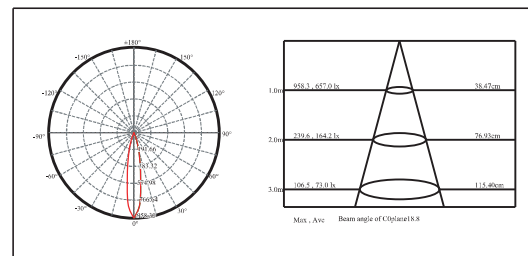

RECESSED LIGHT 埋地灯

Unit: mm

Item number 产品型号	Watts 功率	Input Current 输入电流	CCT 色温	LED Lumens 光通量	Beam Angle 光束角	Cut out 开孔尺寸	Recess 安装深度
BE-WUL0311A	3W	700mA	3000K	250lm	21°	D40	55
BE-WUL0311B	3W	700mA	3000K	250lm	21°	D40	55
BE-WUL0311C	3W	700mA	3000K	250lm	21°	D40	55

Features 产品特点

Stainless Steel Walkover Up Light

For outdoor inground/recessed/path/decking/bathtub

LED: 3W
Reduced Glare: Sunken light source
Beam Angle: 10° / 15° / 21° / 36° / 60°
Color Temperature: 2700K / 3000K / 4000K
Finish: Satin 316 Stainless Steel
IP rated: IP67
Cut out: D40 (for deck mounting)

Input Current: 350mA/500mA/700mA, 3-4V DC with 2M of power cable
Dimmable support: DALI / DMX / 1-10V / Triac / PWM

3 year limited guarantee

Patent 专利 #: ZL 2015 2 0276208.6

不锈钢埋地灯

适用于户外：走道、庭院、花园区域

LED: 3W
光束角：10° / 15° / 21° / 36° / 60°
色温：2700K / 3000K / 4000K
颜色：不锈钢316
防护等级：IP67
开孔尺寸：D40 (嵌入安装)

输入电流：350mA/500mA/700mA, 3-4V DC; 自带配线长度2米
调光方式：DALI / DMX / 1-10V / 可控硅 / PWM

3年有限整灯品质保证

Optical Specification 配光曲线

Optical Accessories 可选配件

Mounting sleeve 预埋件

IP68 junction box 防水接线盒

Optional finish 可选颜色