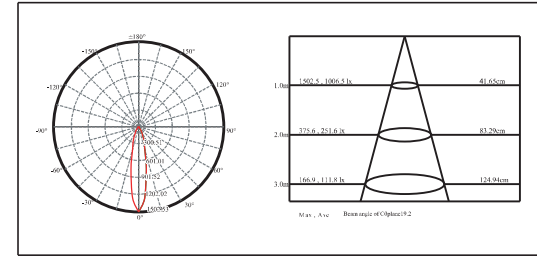

Optical Specification 配光曲线

Optical Accessories 可选配件

Mounting sleeve 预埋件

Unit: mm

IP68 junction box 防水接线盒

Optional finish 可选颜色