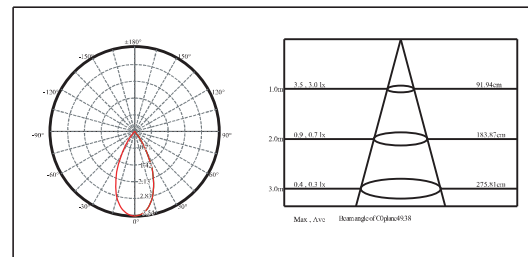

RECESSED LIGHT 埋地灯

Unit: mm

Item number 产品型号	Watts 功率	Input Volt 输入电压	CCT 色温	LED Lumens 光通量	Cut out 开孔尺寸	Recess 安装深度
BE-WUL0113A	0.5W	24VDC	3000K	75lm	D30	35
BE-WUL0113B	0.5W	24VDC	3000K	75lm	D30	35
BE-WUL0113C	0.5W	24VDC	3000K	75lm	D30	35

Features 产品特点

Stainless Steel Walkover Up Light

For outdoor inground/recessed/path/decking/bathtub

LED: 1W

Reduced Glare: Sunken light source

Color Temperature: 2700K / 3000K / 4000K

Finish: Satin 316 Stainless Steel

IP rated: IP67

Cut out: D30 (for deck mounting)

24VDC input, built-in DC driver with 2M of power cable

3 year limited guarantee

不锈钢埋地灯

适用于户外：走道、庭院、花园区域

LED: 1W

色温：2200K / 2700K / 3000K

颜色：不锈钢316

防护等级：IP67

开孔尺寸：D30 (嵌入安装)

输入电压：24VDC；内置DC-DC驱动·自带配线长度2米

3年有限整灯品质保证

Patent 专利 #: ZL 2015 2 0276208.6

Optical Specification 配光曲线

Optical Accessories 可选配件

Mounting sleeve 预埋件

IP68 cable connector 防水接线器

Optional finish 可选颜色