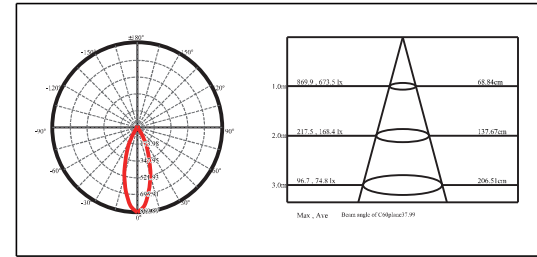

Optical Specification 配光曲线