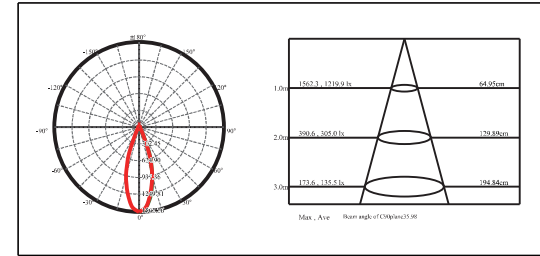

Optical Specification 配光曲线

Optical Accessories 可选配件

Mounting sleeve 预埋件

Anti-glare glass lens 光学配件

IP68 junction box 防水接线盒

Optional finish 可选颜色