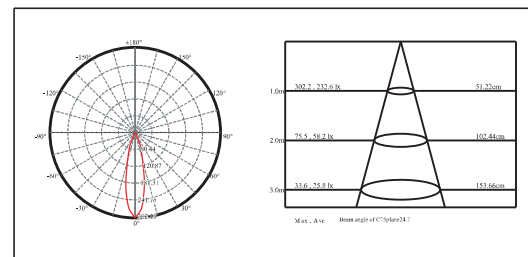

Optical Specification 配光曲线

Optical Accessories 可选配件

Mounting sleeve 预埋件

IP68 junction box 防水接线盒

Optional finish 可选颜色