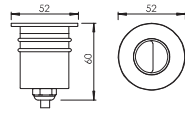

JB2001
For single fixture installation
单灯安装

JB3001
For continuous fixtures installation
连续安装

UNDERWATER LIGHT 水下灯

BE-UWL0312A

BE-UWL0312B

BE-UWL0312C

Unit: mm

Item number 产品型号	Watts 功率	Input Volt 输入电压	CCT 色温	LED Lumens 光通量	Beam Angle 光束角	Cut out 开孔尺寸	Recess 安装深度
BE-UWL0312A	2W	12/24V	3000K	200lm	21°	D40	65
BE-UWL0312B	2W	12/24V	3000K	200lm	21°	D40	65
BE-UWL0312C	2W	12/24V	3000K	200lm	21°	D40	65