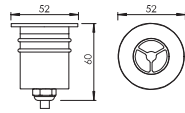

JB2001
For single fixture installation
单灯安装

JB3001
For continuous fixtures installation
连续安装

UNDERWATER LIGHT 水下灯

BE-UWL0312A

BE-UWL0312B

BE-UWL0312C

Unit: mm

Item number 产品型号	Watts 功率	Input Volt 输入电压	CCT 色温	LED Lumens 光通量	Beam Angle 光束角	Cut out 开孔尺寸	Recess 安装深度
BE-UWL0312A	2W	12/24V	3000K	200lm	21°	D40	65
BE-UWL0312B	2W	12/24V	3000K	200lm	21°	D40	65
BE-UWL0312C	2W	12/24V	3000K	200lm	21°	D40	65