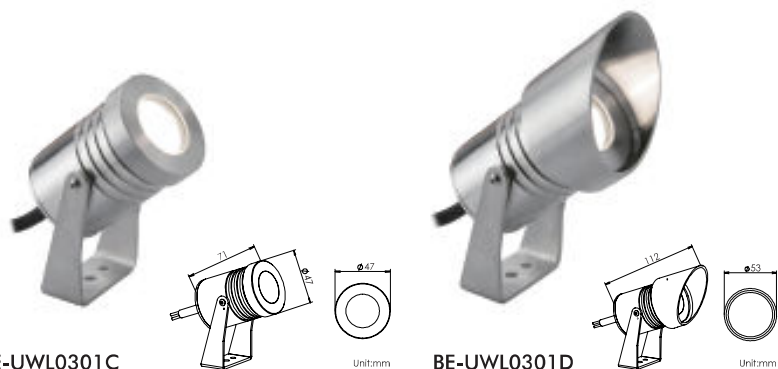

输入电压: 12 / 24VDC; 内置DC-DC驱动·自带配线长度2米

3年有限整灯品质保证

Optical Specification 配光曲线

Optical Accessories 可选配件

Mounting sleeve 预埋件

WUAS01
Cut out size: D60mm
开孔尺寸: D60mm

Anti-glare glass lens 光学配件

WUAG01F
Frosted glass lens
喷砂玻璃

WUAG01W
Silk-screen glass lens
丝印玻璃

IP68 junction box 防水接线盒

JB2001
For single fixture installation
单灯安装

JB3001
For continuous fixtures installation
连续安装

UNDERWATER LIGHT 水下灯

BE-UWL0301C

BE-UWL0301D

Item number 产品型号	Watts 功率	Input Volt 输入电压	CCT 色温	LED Lumens 光通量	Beam Angle 光束角	Cable length 电线长度
BE-UWL0301C	3W	12/24V	3000K	250lm	20°	2M
BE-UWL0301D	3W	12/24V	3000K	250lm	20°	2M

Features 产品特点

Stainless Steel Underwater Light
For swimming pool / fountain / aquarium

LED: 3W
Beam Angle: 20° / 40° / 60°
Color Temperature: 2700K / 3000K / 4000K
Finish: Satin 316 Stainless Steel
IP rated: IP68
Mounting Type: U bracket for solid ground; spike for soft ground