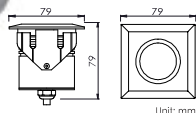

UNDERWATER LIGHT 水下灯

Item number 产品型号	Watts 功率	Input Volt 输入电压	CCT 色温	LED Lumens 光通量	Cut out 开孔尺寸	Recess 安装深度
BE-UWL0801C	8W	12/24V	3000K	750lm	D65	85
BE-UWL0801D	8W	12/24V	3000K	750lm	D65	85

Features 产品特点

Stainless Steel Underwater Light
For swimming pool / fountain / aquarium

LED: 8W
Beam Angle: 25° / 40° / 60°
Color Temperature: 2700K / 3000K / 4000K
Finish: Satin 316 Stainless Steel
IP rated: IP68
Cut out: D65 (for deck mounting)

12/24VDC input, built-in DC driver with 2M of power cable

3 year limited guarantee

Patent 专利 #: ZL 2015 2 0276208.6

不锈钢水下灯
适用于泳池、喷泉、水景等区域

LED: 8W
光束角: 25° / 40° / 60°
色温: 2700K / 3000K / 4000K
颜色: 不锈钢316
防护等级: IP68
开孔尺寸: D65 (嵌入安装)

输入电压: 12 / 24VDC; 内置DC-DC驱动·自带配线长度2米

3年有限整灯品质保证

Optical Specification 配光曲线

Optical Accessories 可选配件

Mounting sleeve 预埋件

Unit: mm

Anti-glare glass lens 光学配件

Unit: mm

IP68 junction box 防水接线盒