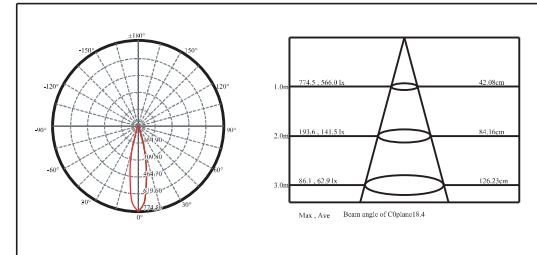

Optical Specification 配光曲线

Optical Accessories 可选配件

Mounting sleeve 预埋件

Unit: mm

IP68 junction box 防水接线盒