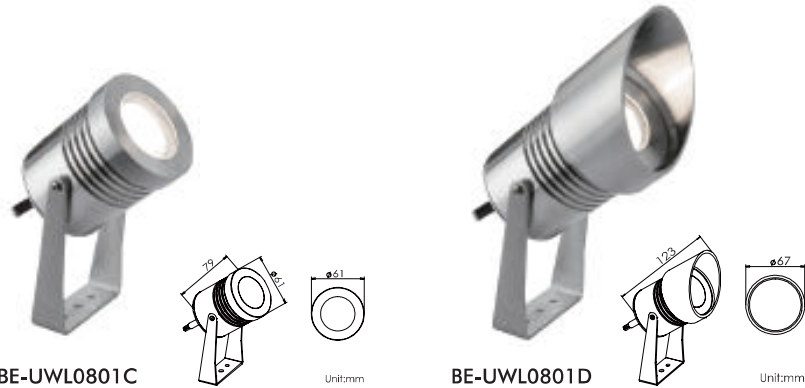

输入电压: 12 / 24VDC; 内置DC-DC驱动·自带配线长度2米

3年有限整灯品质保证

Optical Specification 配光曲线

Optical Accessories 可选配件

Mounting sleeve 预埋件

WUAS02
Cut out size: D71mm
开孔尺寸: D71mm

Unit: mm

Anti-glare glass lens 光学配件

WUAG02F
Frosted glass lens
磨砂玻璃

WUAG02W
Silk-screen glass lens
丝印玻璃

Unit: mm

IP68 junction box 防水接线盒

JB2001
For single fixture installation
单灯安装

JB3001
For continuous fixtures installation
连续安装

UNDERWATER LIGHT 水下灯

Item number 产品型号	Watts 功率	Input Volt 输入电压	CCT 色温	LED Lumens 光通量	Beam Angle 光束角	Cable length 电线长度
BE-UWL0801C	8W	12/24V	3000K	750lm	25°	2M
BE-UWL0801D	8W	12/24V	3000K	750lm	25°	2M

Features 产品特点

Stainless Steel Underwater Light
For swimming pool / fountain / aquarium