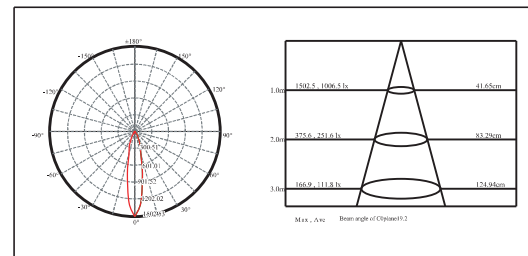

Optical Specification 配光曲线

Optical Accessories 可选配件

Mounting sleeve 预埋件

Unit: mm

IP68 junction box 防水接线盒