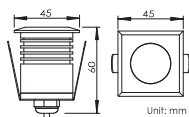

UNDERWATER LIGHT 水下灯

Unit: mm

Unit: mm

Item number 产品型号	Watts 功率	Input Volt 输入电压	CCT 色温	LED Lumens 光通量	Beam Angle 光束角	Cut out 开孔尺寸	Recess 安装深度
BE-UWL0102A	1W	12/24V	3000K	120lm	21°	D40	60
BE-UWL0102B	1W	12/24V	3000K	120lm	21°	D40	60

Features 产品特点

Stainless Steel Underwater Light
For swimming pool / fountain / aquarium

LED: 1W
Beam Angle: 15° / 21° / 36° / 60°
Color Temperature: 2700K / 3000K / 4000K
Finish: Satin 316 Stainless Steel
IP rated: IP68
Cut out: D40 (for deck mounting)

12/24VDC input, built-in DC driver with 2M of power cable

3 year limited guarantee

不锈钢水下灯
适用于泳池、喷泉、水景等区域

LED: 1W
光束角: 15° / 21° / 36° / 60°
色温: 2700K / 3000K / 4000K
颜色: 不锈钢316
防护等级: IP68
开孔尺寸: D40 (嵌入安装)

输入电压: 12 / 24VDC; 内置DC-DC驱动·自带配线长度2米

3年有限整灯品质保证

Patent 专利 #: ZL 2015 2 0276208.6

Optical Specification 配光曲线

Optical Accessories 可选配件

Mounting sleeve 预埋件

Unit: mm

Anti-glare glass lens 光学配件

Unit: mm

IP68 junction box 防水接线盒