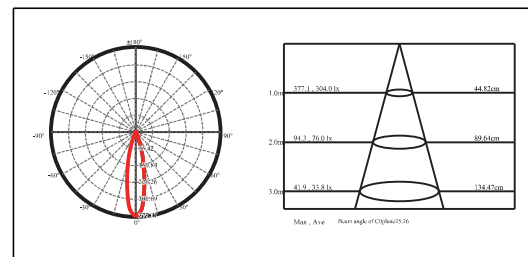

JB2001
For single fixture installation
单灯安装

JB3001
For continuous fixtures installation
连续安装

Optical Specification 配光曲线

Optical Accessories 可选配件

Mounting sleeve 预埋件

Unit: mm

Anti-glare glass lens 光学配件

Unit: mm

IP68 junction box 防水接线盒