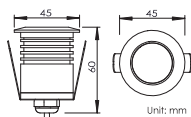

Optical Specification 配光曲线

Optical Accessories 可选配件

Spike 地插

Anti-glare glass lens 光学配件

IP68 junction box 防水接线盒

UNDERWATER LIGHT 水下灯

BE-UWL0102A

Unit: mm