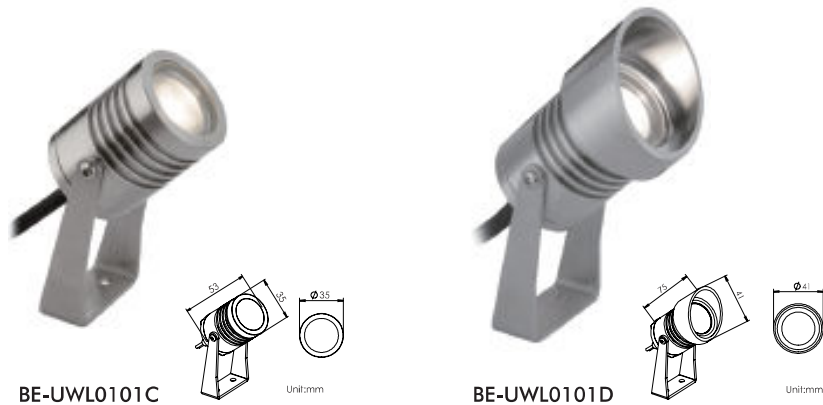

Unit: mm

Features 产品特点

Stainless Steel Underwater Light
For swimming pool / fountain / aquarium

LED: 1W
Reduced Glare: Sunken light source
Beam Angle: 25° / 40° / 60°
Color Temperature: 2700K / 3000K / 4000K
Finish: Satin 316 Stainless Steel
IP rated: IP68
Cut out: D30 (for deck mounting)

STAG01F
Frosted glass lens
喷砂玻璃

STAG01W
Silk-screen glass lens
丝印玻璃

Unit: mm

IP68 junction box 防水接线盒

JB2001
For single fixture installation
单灯安装

JB3001
For continuous fixtures installation
连续安装

UNDERWATER LIGHT 水下灯

Item number 产品型号	Watts 功率	Input Volt 输入电压	CCT 色温	LED Lumens 光通量	Beam Angle 光束角	Cable length 电线长度
BE-UWL0101C	1W	12/24V	3000K	120lm	21°	2M
BE-UWL0101D	1W	12/24V	3000K	120lm	21°	2M

Features 产品特点

Stainless Steel Underwater Light
For swimming pool / fountain / aquarium

LED: 1W
Beam Angle: 21° / 36°
Color Temperature: 2700K / 3000K / 4000K
Finish: Satin 316 Stainless Steel
IP rated: IP68
Mounting Type: U bracket for solid ground; spike for soft ground

12/24VDC input, built-in DC driver with 2M of power cable