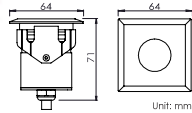

Item number 产品型号	Watts 功率	Input Volt 输入电压	CCT 色温	LED Lumens 光通量	Beam Angle 光束角	Cut out 开孔尺寸	Recess 安装深度
BE-UWL0301A	3W	12/24V	3000K	250lm	20°	D51	80
BE-UWL0301B	3W	12/24V	3000K	250lm	20°	D51	80

Features 产品特点

Stainless Steel Underwater Light
For swimming pool / fountain / aquarium

LED: 3W
Beam Angle: 20° / 40° / 60°
Color Temperature: 2700K / 3000K / 4000K
Finish: Satin 316 Stainless Steel
IP rated: IP68
Cut out: D51 (for deck mounting)

12/24VDC input, built-in DC driver with 2M of power cable

3 year limited guarantee

Patent 专利 #: ZL 2015 2 0276208.6

不锈钢水下灯
适用于泳池、喷泉、水景等区域

LED: 3W
光束角: 20° / 40° / 60°
色温: 2700K / 3000K / 4000K
颜色: 不锈钢316
防护等级: IP68
开孔尺寸: D51 (嵌入安装)

输入电压: 12 / 24VDC; 内置DC-DC驱动·自带配线长度2米

3年有限整灯品质保证