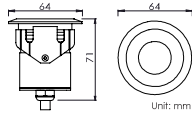

BE-UWL0301B