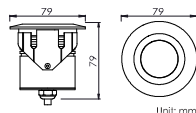

BE-UWL0801B