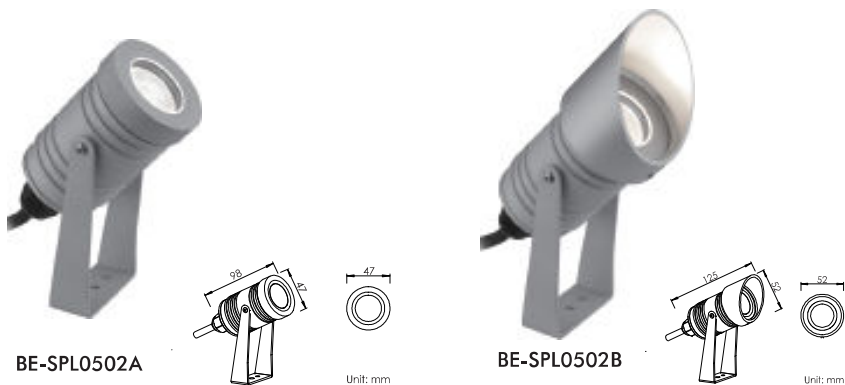

Optical Accessories 可选配件

Spike 地插

SPAS01

Unit: mm

Anti-glare glass lens 光学配件

WUAG06L
Linear glass lens
横纹玻璃

WUAG06S
Soften glass lens
布纹玻璃

WUAH03
Honeycomb louvers
蜂巢网片

Unit: mm

IP68 junction box 防水接线盒

JB2001
For single fixture installation
单灯安装

JB3001
For continuous fixtures installation
连续安装

Optional finish 可选颜色

MB
Matt Black
氧化雾黑

SPOT LIGHT 投射灯

Item number 产品型号	Watts 功率	Input Volt 输入电压	CCT 色温	LED Lumens 光通量	Beam Angle 光束角	Cable length 电线长度
BE-SPL0502A	5W	12/24V	3000K	550lm	24°	2M
BE-SPL0502B	5W	12/24V	3000K	550lm	24°	2M

Features 产品特点

Aluminium Spot Light For outdoor access/spot/wall wash/landscape

LED: 5W
 Reduced Glare: Sunken light source
 Beam Angle: 24° / 40° / 60°
 Color Temperature: 2700K / 3000K / 4000K
 Finish: Matt Silver Anodized
 IP rated: IP67
 Mounting Type: U bracket for solid ground; spike for soft ground