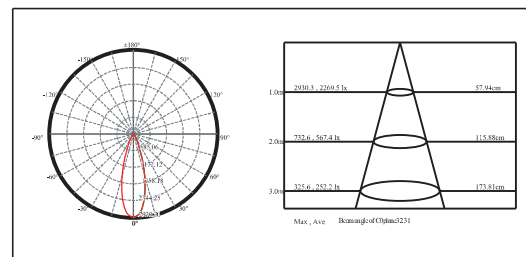

Optical Specification 配光曲线

Optical Accessories 可选配件

Spike 地插

Unit: mm

Anti-glare glass lens 光学配件

Unit: mm

IP68 junction box 防水接线盒