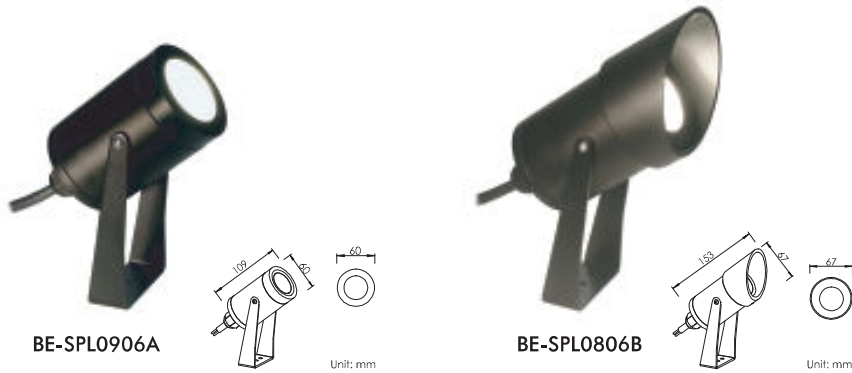

3年有限整灯品质保证

Optical Specification 配光曲线

Optical Accessories 可选配件

Spike 地插

Anti-glare glass lens 光学配件

IP68 junction box 防水接线盒

SPOT LIGHT 投射灯

Item number 产品型号	Watts 功率	Input Volt 输入电压	CCT 色温	LED Lumens 光通量	Beam Angle 光束角	Cable length 电线长度
BE-SPL0806A	8W	12/24V	3000K	750lm	25°	2M
BE-SPL0806B	8W	12/24V	3000K	750lm	25°	2M
BE-SPL0906A	9W	12/24V	3000K	1050lm	15°	2M
BE-SPL0906B	9W	12/24V	3000K	1050lm	15°	2M

Features 产品特点

Die Casting Aluminium Spot Light
For outdoor access/spot/wall wash/landscape

LED: 8W / 9W
Reduced Glare: Sunken light source
Beam Angle: 8W (25° / 40° / 60°); 9W (15° / 25° / 38° / 60°)
Color Temperature: 2700K / 3000K / 4000K
Finish: Powder Coated Black
IP rated: IP67
Mounting Type: U bracket for solid ground; spike for soft ground