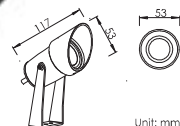

Unit: mm

IP68 junction box 防水接线盒

JB2001
For single fixture installation
单灯安装

JB3001
For continuous fixtures installation
连续安装

SPOT LIGHT 投射灯

BE-SPL0312A

Unit: mm

BE-SPL0312B