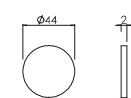

WUAG05L
Linear glass lens
横纹玻璃

WUAG05S
Soft glass lens
布纹玻璃

WUAH02
Honeycomb louvers
蜂巢网片

Unit: mm

IP68 junction box 防水接线盒

JB2001
For single fixture installation
单灯安装

JB3001
For continuous fixtures installation
连续安装