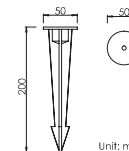

Unit: mm

Anti-glare glass lens 光学配件