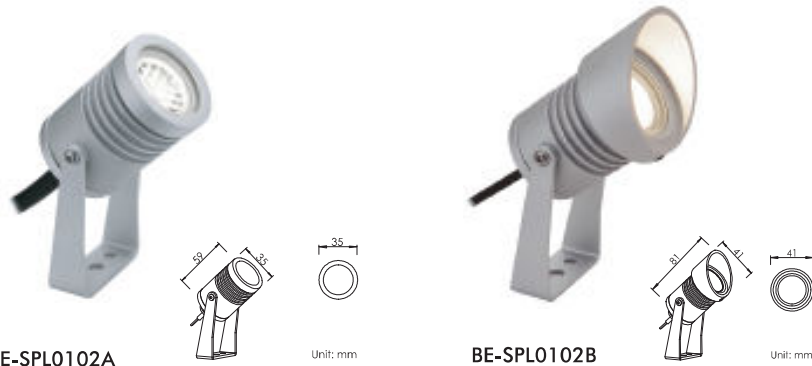

Features 产品特点

Aluminium Spot Light

For outdoor access/spot/wall wash/landscape

LED: 7W
 Reduced Glare: Sunken light source
 Beam Angle: 12° / 17° / 25° / 40° / 60°
 Color Temperature: 2700K / 3000K / 4000K
 Finish: Matt Black Anodized
 IP rated: IP67
 Mounting Type: U bracket for solid ground; spike for soft ground

输入电压：24VDC；内置DC-DC驱动·自带配线长度2米

3年有限整灯品质保证

Patent 专利 #: ZL 2015 2 0276208.6

Optical Specification 配光曲线

Optical Accessories 可选配件

Spike 地插

SPAS01

IP68 junction box 防水接线盒

JB2001
For single fixture installation
单灯安装

JB3001
For continuous fixtures installation
连续安装

SPOT LIGHT 投射灯

BE-SPL0102A

BE-SPL0102B

Item number 产品型号	Watts 功率	Input Volt 输入电压	CCT 色温	LED Lumens 光通量	Beam Angle 光束角	Cable length 电线长度
BE-SPL0102A	1W	12/24V	3000K	120lm	21°	2M
BE-SPL0102B	1W	12/24V	3000K	120lm	21°	2M

Features 产品特点

Aluminium Spot Light

For outdoor access/spot/wall wash/landscape

LED: 1W

Beam Angle: 10° / 15° / 21° / 36° / 60°

Color Temperature: 2700K / 3000K / 4000K

Finish: Matt Silver Anodized

IP rated: IP67