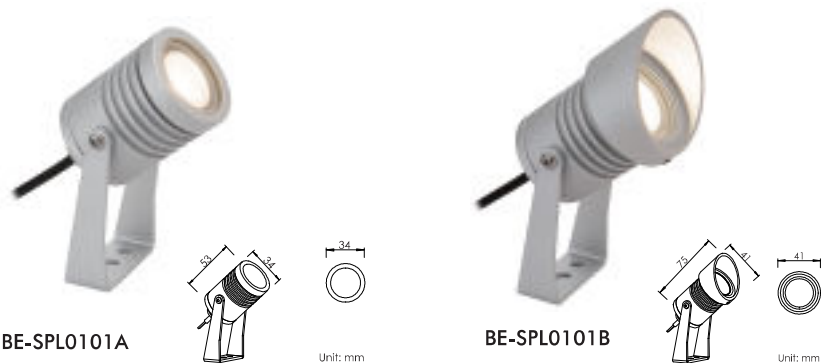

IP rated: IP67

Mounting Type: U bracket for solid ground; spike for soft ground

Input Current: 350mA, 3-4V DC with 2M of power cable

Dimmable support: DALI / DMX / 1-10V / Triac / PWM

3 year limited guarantee

LED: 1W

光束角：10° / 15° / 21° / 36° / 60°

色温：2700K / 3000K / 4000K

颜色：氧化雾黑

防护等级：IP67

安装方式：U形支架 / 地插

输入电压：12 / 24VDC；内置DC-DC驱动·自带配线长度2米

3年有限整灯品质保证

Unit: mm

IP68 junction box 防水接线盒

JB2001
For single fixture installation
单灯安装

JB3001
For continuous fixtures installation
连续安装

SPOT LIGHT 投射灯

Item number 产品型号	Watts 功率	Input Volt 输入电压	CCT 色温	LED Lumens 光通量	Beam Angle 光束角	Cable length 电线长度
BE-SPL0101A	1W	12/24V	3000K	120lm	21°	2M
BE-SPL0101B	1W	12/24V	3000K	120lm	21°	2M

Features 产品特点

Aluminium Spot Light
For outdoor access/spot/wall wash/landscape

LED: 1W
Beam Angle: 21° / 36°
Color Temperature: 2700K / 3000K / 4000K
Finish: Matt Silver Anodized
IP rated: IP65
Mounting Type: U bracket for solid ground; spike for soft ground