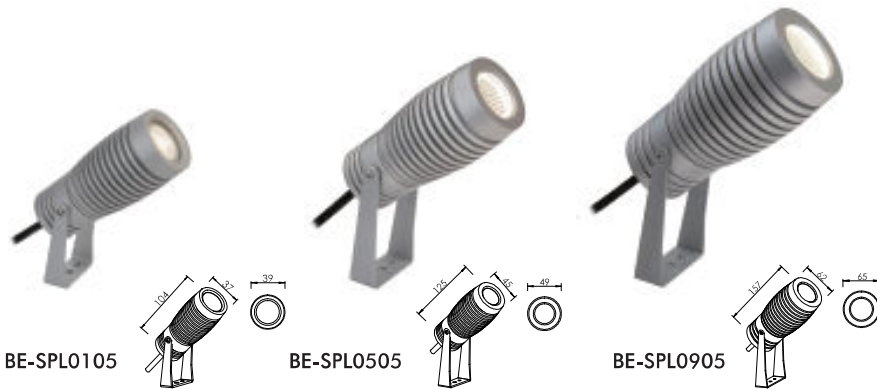

SPOT LIGHT 投射灯