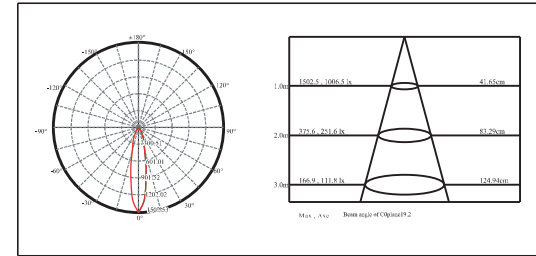

Optical Specification 配光曲线