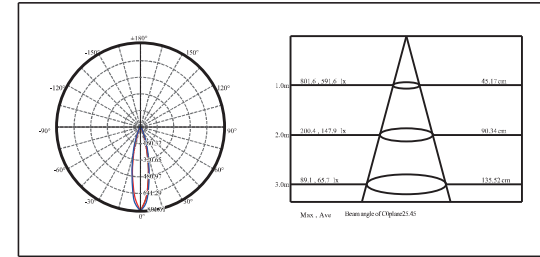

Optical Specification 配光曲线

Optical Accessories 可选配件

Spike 地插