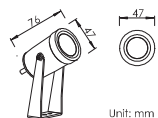

Unit: mm

IP68 junction box 防水接线盒

JB2001
For single fixture installation
单灯安装

JB3001
For continuous fixtures installation
连续安装

SPOT LIGHT 投射灯

BE-SPL0312A

Unit: mm

BE-SPL0312B