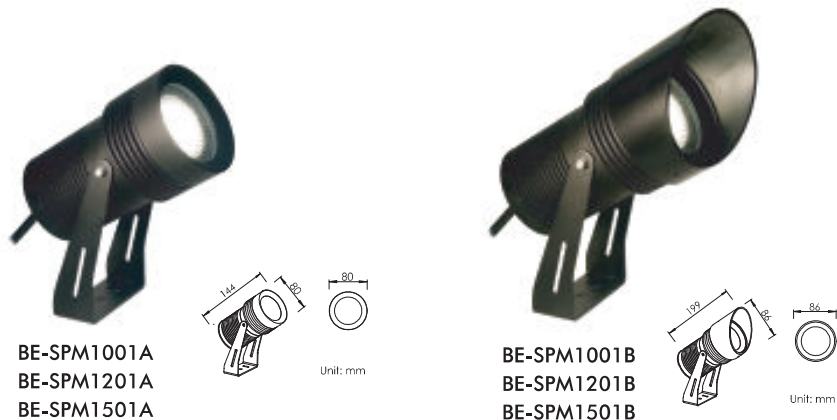

SPOT LIGHT 投射灯