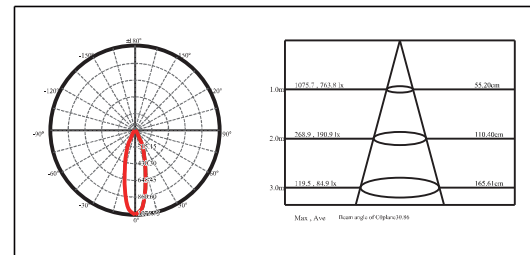

JB3001
For continuous fixtures installation
连续安装

Optical Specification 配光曲线