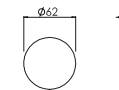

SPOT LIGHT 投射灯

Unit: mm

Unit: mm

Item number 产品型号	Watts 功率	Input Volt 输入电压	CCT 色温	LED Lumens 光通量	Beam Angle 光束角	Cable length 电线长度
BE-SPM1801A/B	18W	220-240VAC	3000K	2000lm	15°	2M
BE-SPM2001A/B	20W	220-240VAC	3000K	2250lm	15°	2M
BE-SPM2501A/B	25W	220-240VAC	3000K	2750lm	15°	2M

Features 产品特点

Main Voltage Aluminium Spot Light
For outdoor access/spot/wall wash/landscape

LED: 18W / 20W / 25W
Reduced Glare: Sunken light source
Beam Angle: 15° / 24° / 36° / 60°
Color Temperature: 2700K / 3000K / 4000K
Finish: Matt Black Anodized
IP rated: IP67
Mounting Type: U bracket for solid ground; spike for soft ground

220-240VAC input, built-in driver with 2M of power cable

3 year limited guarantee

Patent 专利 #: ZL 2015 2 0276208.6

高压铝制投射灯
适用于户外：走道、庭院、花园区域

LED: 18W / 20W / 25W
光束角：15° / 24° / 36° / 60°
色温：2700K / 3000K / 4000K
颜色：氧化雾黑
防护等级：IP67
安装方式：U形支架 / 地插

输入电压：220-240VAC；内置驱动，自带配线长度2米

3年有限整灯品质保证

Optical Specification 配光曲线

Optical Accessories 可选配件

Spike 地插

Unit: mm

Anti-glare glass lens 光学配件

Unit: mm

IP68 junction box 防水接线盒