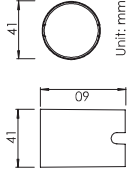

Patent 专利 #: ZL 2015 2 0276208.6

Optical Accessories 可选配件

Mounting sleeve 预埋件

STAS01
Cut out size: D41mm
开孔尺寸: D41mm

Unit: mm

Anti-glare glass lens 光学配件

STAG01F
Frosted glass lens
喷砂玻璃

STAG01W
Silk-screen glass lens
丝网玻璃