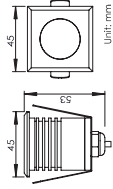

BE-STL0101B