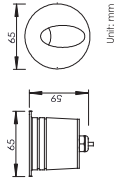

STEP LIGHT 阶梯灯

BE-STL0312A