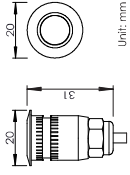

STEP LIGHT 阶梯灯

BE-STL0102A