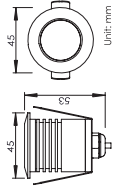

STEP LIGHT 阶梯灯

BE-STL0101A