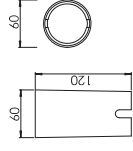

Patent 专利 #: ZL 2015 2 0276208.6

Optical Accessories 可选配件

Mounting sleeve 预埋件

WUAS01
Cut out size: D60mm
开孔尺寸: D60mm

Unit: mm

IP68 junction box 防水接线盒

JB2001
For single fixture installation
单灯安装

JB3001
For continuous fixtures installation
连续安装