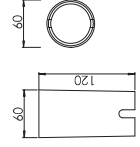

WUAS01

Cut out size: D60mm
开孔尺寸: D60mm

Unit: mm

Anti-glare glass lens 光学配件

WUAG01F
Frosted glass lens
磨砂玻璃

WUAG01W
Silk-screen glass lens
丝网玻璃

Unit: mm

IP68 junction box 防水接线盒