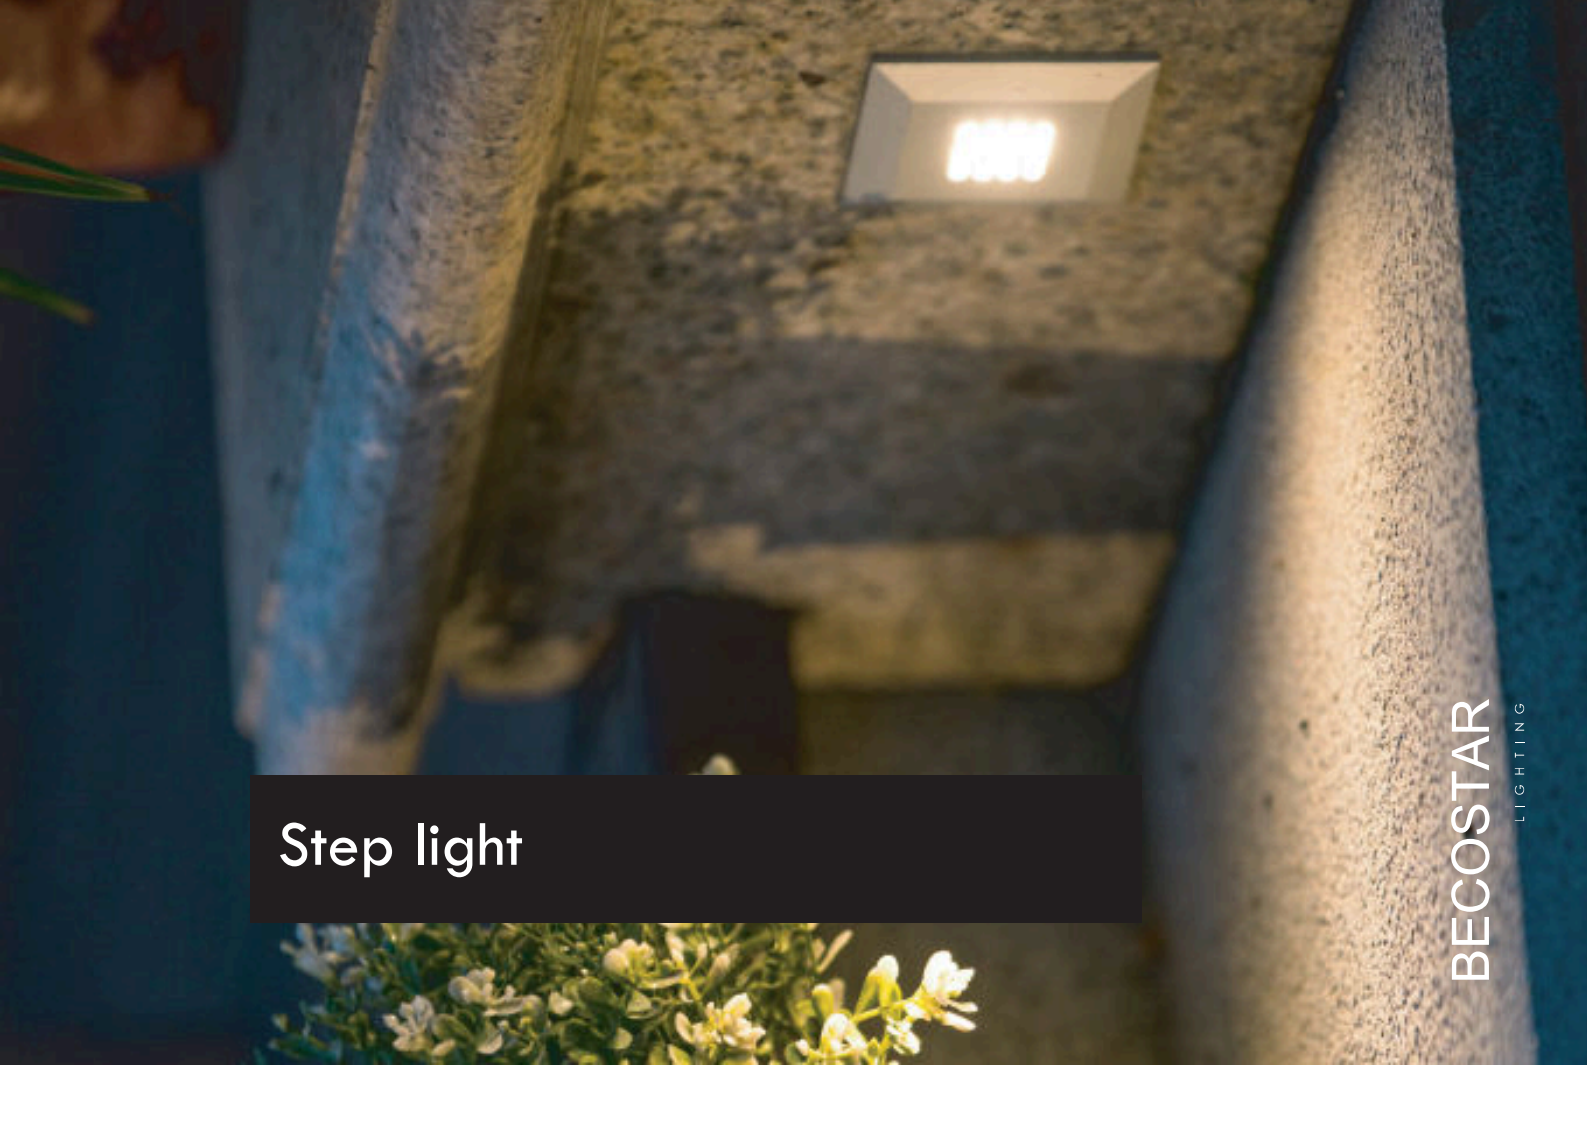

STEP LIGHT

阶 梯 灯

Step light

BECOSTAR
LIGHTING

LIGHTING ARTISAN

STEP LIGHT 阶梯灯

BE-STL0111A

BE-STL0111B