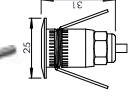

BE-STL0101C