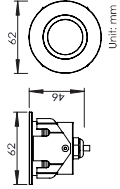

STEP LIGHT 阶梯灯

BE-STL0104A