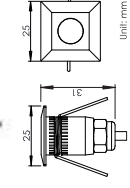

Input current: 350mA, 3-4V DC with 1M of power cable
(The waterproof cable connector - WCC001 - is recommended for making connections)

3 year limited guarantee

Patent #. ZL 2015 2 0276208.6

BE-STL0101C

BE-STL0102D