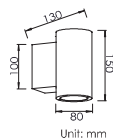

WALL LIGHT 壁灯

Unit: mm

Unit: mm

Unit: mm

Unit: mm

Unit: mm

Item number 产品型号	Watts 功率	Input Volt 输入电压	CCT 色温	LED Lumens 光通量	Beam Angle 光束角
WLM0502A	5W	220-240VAC	3000K	550lm	36°
WLM0502D	2x5W	220-240VAC	3000K	2x550lm	36°
WLM0802A	8W	220-240VAC	3000K	950lm	36°
WLM0802D	2x8W	220-240VAC	3000K	2x950lm	36°
WLM1502A	15W	220-240VAC	3000K	1650lm	36°
WLM1502D	2x15W	220-240VAC	3000K	2x1650lm	36°
WLM2002A	20W	220-240VAC	3000K	2250lm	36°
WLM2002D	2x20W	220-240VAC	3000K	2x2250lm	36°

Item number 产品型号	Watts 功率	Input Volt 输入电压	CCT 色温	LED Lumens 光通量	Beam Angle 光束角
WLM0503A	5W	220-240VAC	3000K	550lm	36°
WLM0503D	2x5W	220-240VAC	3000K	2x550lm	36°
WLM0803A	8W	220-240VAC	3000K	950lm	36°
WLM0803D	2x8W	220-240VAC	3000K	2x950lm	36°
WLM1503A	15W	220-240VAC	3000K	1650lm	36°
WLM1503D	2x15W	220-240VAC	3000K	2x1650lm	36°
WLM2003A	20W	220-240VAC	3000K	2250lm	36°
WLM2003D	2x20W	220-240VAC	3000K	2x2250lm	36°
WLM0504A	5W	220-240VAC	3000K	550lm	36°
WLM0504D	2x5W	220-240VAC	3000K	2x550lm	36°
WLM0804A	8W	220-240VAC	3000K	950lm	36°
WLM0804D	2x8W	220-240VAC	3000K	2x950lm	36°

Features 产品特点

Aluminium Wall Light

For outdoor / indoor / spot / wall

LED: 5W / 8W / 15W / 20W
Beam Angle: 12° / 24° / 36° / 60°
Color Temperature: 2700K / 3000K / 4000K
Finish: Powder Coated Black
IP rated: IP65
Mounting Type: Surface mounting

220-240VAC input, supplied with driver

3 year limited guarantee

铝制壁灯

适用于走廊、外墙、廊柱等区域

LED: 5W / 8W / 15W / 20W
光束角: 12° / 24° / 36° / 60°
色温: 2700K / 3000K / 4000K
颜色: 喷粉黑
防护等级: IP65
安装方式: 表面安装

输入电压: 220-240VAC; 内置驱动

3年有限整灯品质保证

Features 产品特点

Aluminium Wall Light

For outdoor / indoor / spot / wall

LED: 5W / 8W / 15W / 20W
Beam Angle: 12° / 24° / 36° / 60°
Color Temperature: 2700K / 3000K / 4000K
Finish: Powder Coated Black
IP rated: IP65
Mounting Type: Surface mounting

220-240VAC input, supplied with driver