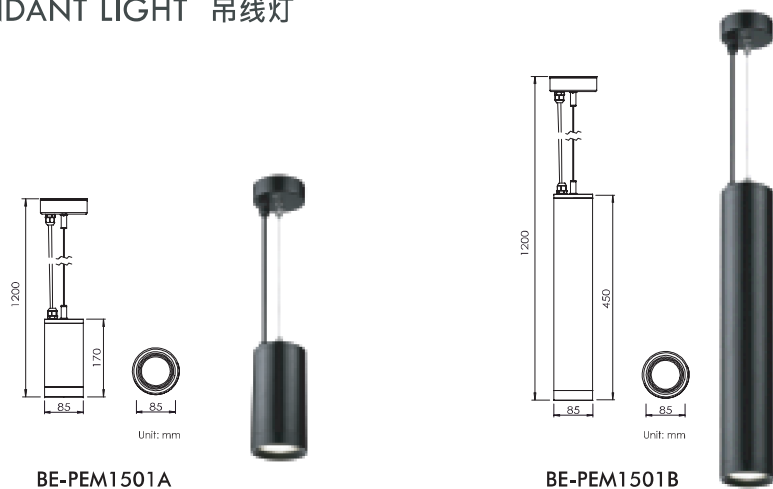

PENDANT LIGHT 吊线灯

BE-PEM1501A

BE-PEM1501B

Item number 产品型号	Watts 功率	Input Volt 输入电压	CCT 色温	LED Lumens 光通量	Beam Angle 光束角
BE-PEM1501A	15W	220-240VAC	3000K	2000lm	36°
BE-PEM1501B	15W	220-240VAC	3000K	2000lm	36°

Features 产品特点

Aluminium Pendant Light
For outdoor ceiling / hallway / eaves

LED: 15W
Reduced Glare: Sunken light source
Beam Angle: 16° / 24° / 36°
Color Temperature: 2700K / 3000K / 4000K
Finish: Matt Black Anodized
IP rated: IP65
Mounting Type: Pendant

220-240VAC input, supplied with driver

3 year limited guarantee

Patent 专利 #: ZL 2015 2 0276208.6

铝制吊线灯
适用于户外：走廊、屋檐、露台等区域

LED: 15W
光束角: 16° / 24° / 36°
色温: 2700K / 3000K / 4000K
颜色: 氧化雾黑
防护等级: IP65
安装方式: 吸顶安装

输入电压: 220-240VAC; 内置驱动

3年有限整灯品质保证