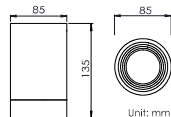

DOWN LIGHT 筒灯

BE-DLL0901

Item number 产品型号	Watts 功率	Input Volt 输入电压	CCT 色温	LED Lumens 光通量	Beam Angle 光束角
BE-DLL0901	9W	12/24V	3000K	1050lm	38°
BE-DLL1501	15W	24V	3000K	2000lm	36°

Features 产品特点

Aluminium Down Light

For outdoor ceiling / hallway / eaves

LED: 9W / 15W

Reduced Glare: Sunken light source

Beam Angle: 9W (20° / 38°); 15W (16° / 24° / 36°)

Color Temperature: 2700K / 3000K / 4000K

Finish: Matt Black Anodized

IP rated: IP65

Mounting Type: Surface mounting

9W 12/24VDC, 15W 24VDC input, built-in DC driver
(Input wattage must be 2 times higher than the rated LED wattage to insure LED start-up)

3 year limited guarantee

铝制筒灯

适用于户外：走廊、屋檐、露台等区域

LED: 9W / 15W

光束角：9W (20° / 38°); 15W (16° / 24° / 36°)

色温：2700K / 3000K / 4000K

颜色：氧化雾黑

防护等级：IP65

安装方式：吸顶安装

输入电压：9W：12 / 24VDC; 15W：24VDC; 内置DC-DC驱动

(注：因内置驱动启动电流要求较高，请保证电源功率高于灯具功率3倍)

3年有限整灯品质保证

Patent 专利 #: ZL 2015 2 0276208.6

Optical Specification 配光曲线

Optical Accessories 可选配件

Anti-glare glass lens 光学配件

Ø50 (for 9W)
Ø69 (for 15W)

Unit: mm